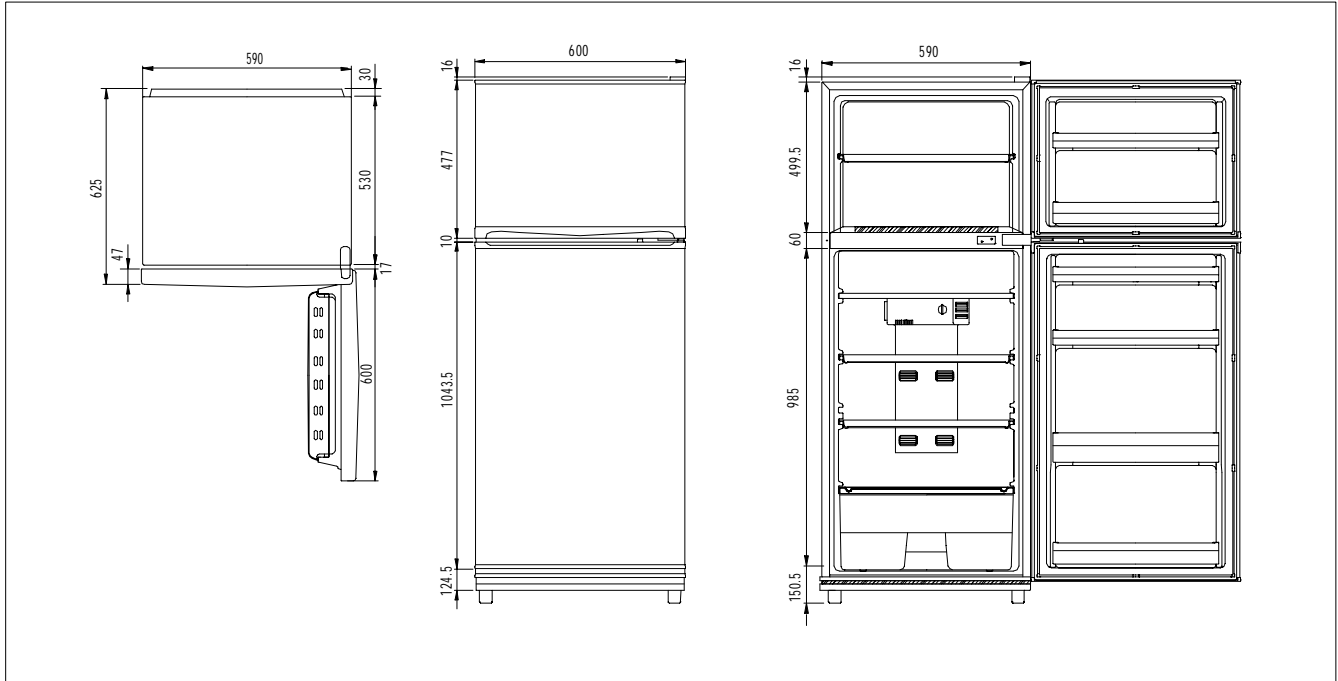

DAEWOO

Service Manual

Refrigerator

Model: FR-321

DAEWOO ELECTRONICS CO., LTD.

FR-321 LEAFLET

1. EXTERNAL VIEWS

2. DOOR COLOR SPECIFICATION

2-1. Assembly Urethan Freezer Door

Refrigerant	R12				R134a			
Color Type	Dull Lamina Sheet	High Glossy lamina sheet	Normal PCM	High Glossy Bright PCM	Dull Lamina Sheet	High Glossy Lamina sheet	Normal PCM	High Glossy Bright PCM
Part Code	×	×	×	PFFT00L020	×	×	×	PFFT00L025

2-2. Assembly Urethan Refrigerator Door

1) Key Type

Refrigerant	R12				R134a			
Color Type	Dull Lamina Sheet	High Glossy lamina sheet	Normal PCM	High Glossy Bright PCM	Dull Lamina Sheet	High Glossy Lamina sheet	Normal PCM	High Glossy Bright PCM
Part Code	×	PFRT00L030	×	×	×	PFRT00L035	×	×